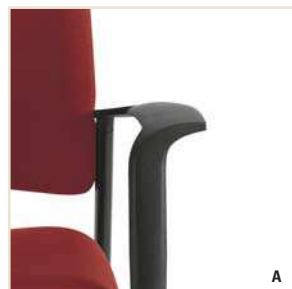

## SIDERO

**6900**  
Armchair with upholstered seat shown in Momentum Tate, Helm (09113564) with Black frame (BLK).

**6900C**  
Guest chair with casters shown in Momentum Tate, Helm (09113564) with Black frame (BLK).

**6902**  
Guest chair with sled base shown in Momentum Tate, Helm (09113564) with Black frame (BLK).

**6906**  
Bar height stools shown in Momentum Tate, Helm (09113564) with Black frame (BLK).

**A**

**B**

**C**

**D**

**A.** Easy grip, broad flared arms extend to the front of seat. Arms are constructed from fiberglass reinforced nylon for durability. **B.** Wall saver leg design prevents the back of the chair from damaging walls. **C.** Backs available either upholstered or in durable polypropylene. Concealed back attachment hardware provides a clean smooth appearance on back. **D.** Frame finishes are available in Black (BLK) or Tungsten (TUN). Chrome (CHM) is an option.