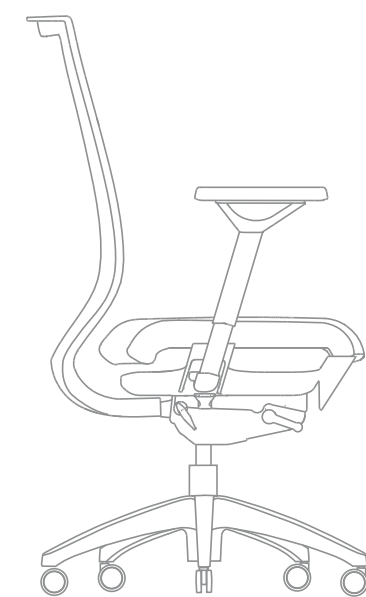

creates a unique statement in form and function. The suspension seat is made like no other, with infinite comfort for the user's every move.

makes moving Aria chairs easier.

A8 adjustable arms, A6 adjustable pivot/swivel arms, A40 adjustable arms, A41 multi-adjustable arms and A10 fixed arms.

with height adjustment (optional).

A seat slider to adjust seat depth is included with Y4 control.

incorporates flexible high performance mesh overlaid with molded high-density foam. Upholstery choices include woven goods, vinyls and knit fabrics.