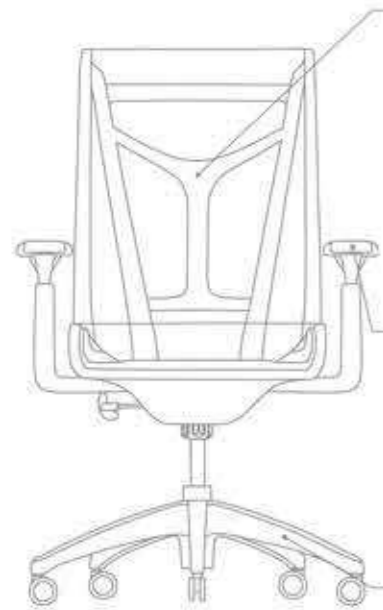

FEATURES

NATURE'S INFLUENCE

Cydia's design comes from the shape of a butterfly's wings, which inspired the forms of both sides of the frame. Woven mesh ensures ergonomic comfort.

FULL-SIZE AND MID-SIZE

back and seat scaled together for maximum versatility.

ARM OPTIONS INCLUDE

fixed loop arms or six-way adjustable T-arms for general office, stools and management chair models.

ADJUSTABLE LUMBAR SUPPORT

optional on both Full-size and Mid-size models.

THREE FRAME COLORS

9to5
seating

STATEMENT OF LINE

	FULL-SIZE 3310-S3	MID-SIZE 3300-S3	GUEST 3300-GT (3310-GT)	STOOL 3306-S3 (3308-S3)	LOUNGE 3315	OTTOMAN 3316
OVERALL WIDTH	28.0	28.0	23.75	28.0	25.5	21.5
OVERALL DEPTH	27.5	27.5	26.5	27.5	34.0	21.5
OVERALL HEIGHT	39.5 - 43.5	34.0 - 36.75	35.0 (39.0)	43.5 - 53.5 (39.5 - 47.5)	35.5	18.0
SEAT WIDTH	19.0	19.0	19.0	19.0	20.0	-
SEAT DEPTH	17.0	16.0	16.0 (17.0)	16.0	17.0	-
SEAT HEIGHT	16.5 - 21.0	16.5 - 21.0	18.5	26.0 - 36.0 (22.0 - 30.0)	18.5	-
BACK WIDTH	18.0	18.0	18.0	18.0	20.0	-
BACK HEIGHT	23.375	19.5	19.5 (23.375)	19.5	18.5	-
WEIGHT	39.0 lbs	36.0 lbs	25.0 lbs (28.0 lbs)	42.0 lbs (41.0 lbs)	32.0 lbs	13.0 lbs