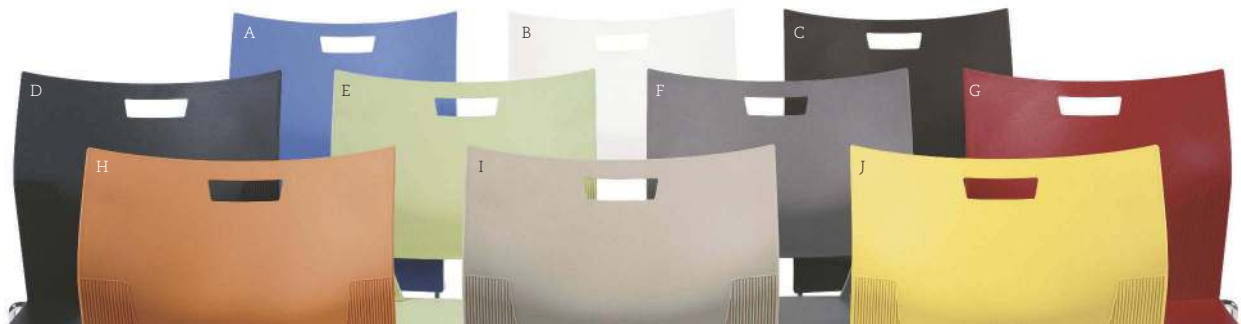

Colors unlimited

A. Caribbean Surf (CRS). B. Ivory Clouds (IVC). C. Coffee Bean (CFB). D. Asphalt Night (BLK). E. Sea Glass (SEG). F. Platinum (PLT). G. Lip Smacker (LPS). H. Tiger Orange (TIO). I. Latte Beige (LAB). J. Daffodil Day (DFD).

Options

Optional durable black polyethylene writing tablet flips up to allow easy entry.

Left or right handed tablet available. Choose from five laminate finishes.