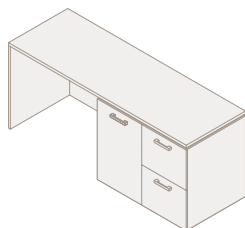

Storage components ranging from full-length wardrobes to surface mounted towers.

Efficient Functionality.

Modular pedestals combine with other components in a variety of ways to create extremely functional, project-driven environments. Corner units maximize space and utility. Mobile pedestals go with the workflow. Wall-hung overheads can incorporate paper management.

Customize pedestals with single or double door cabinets and a variety of drawer and filing solutions in six-inch increments from 30 to 108 inches.

Elevate adapts easily to small footprints. The sophisticated design aesthetic brings even intimate environments such as home offices to life.