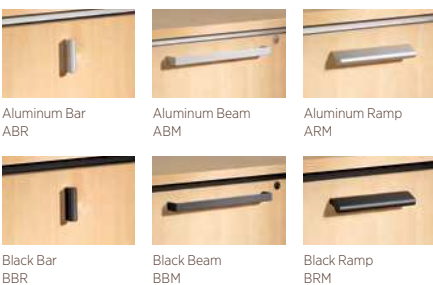

An optional common top provides a unified, seamless surface over joined components.

Finish Options

*Available in high pressure laminate tops.

Edge Options

All Elevate tops are standard with the elevated profile. The accent color selected for tops will also be used on locks and mouldings.

Specify aluminum or black for the Elevate Reveal strip.

Lock finishes are aluminum or black to match other accents and hardware.

Pull Options

Choose from Bar, Beam or Ramp pulls in aluminum or black.

Elevate