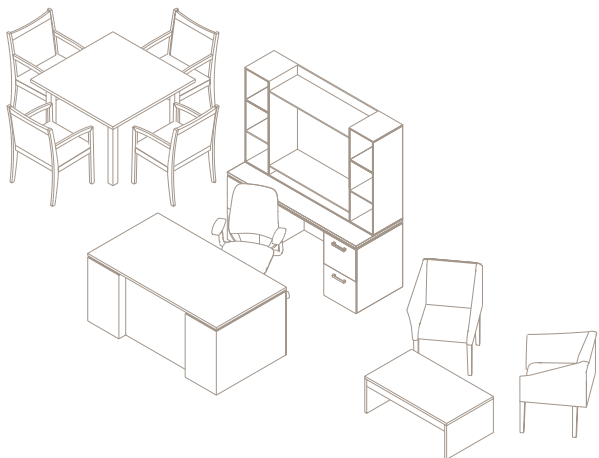

Elevate
Casegoods

Indiana
FURNITURE

Sophisticated Dimension.

Upward mobility begins here. With credenza surfaces that float on decorative sub-tops, Elevate brings a sophisticated dimension and highly customizable, modular design to corporate environments. Also super-durable and eco-friendly, the products are GREENGUARD Certified.

Specify overheads, whether in veneer or frosted acrylic with wood or aluminum frame, in six-inch increments from 36 to 108 inches.

Elegant Solutions.

Need a prime view? The media hutch option accommodates flat screens up to 46 inches wide, while modesty panel options in a variety of materials provide privacy below the desktop.

Choose from peninsula, single and double pedestal desk styles.

Seamless Modularity.

Easily rearranged, the flexible components—including a variety of overhangs, credenzas, towers and ward robes—can be configured to suit the space and needs. Common tops join components seamlessly and punctuate the clean design statement.