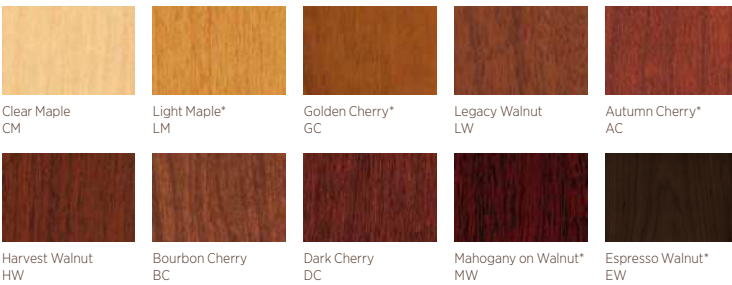

Elevate Workstation (above): Clear Maple. Aluminum Bar Pulls. **Syntric Task Seating:** Fabric in Maharam, Defer 004 Mars.

Elevate Workstation (right): Clear Maple. Aluminum Bar Pulls. **Syntric Task Seating:** Fabric in Maharam, Akimbo 002 Bliss.

An optional common top provides a unified, seamless surface over joined components.

Finish Options

*Available in high pressure laminate tops.

Edge Options

All Elevate tops are standard with the elevated profile. The accent color selected for tops will also be used on locks and mouldings.

Specify aluminum or black for the Elevate Reveal strip.

Lock finishes are aluminum or black to match other accents and hardware.

Pull Options

Choose from Bar, Beam or Ramp pulls in aluminum or black.

Elevate