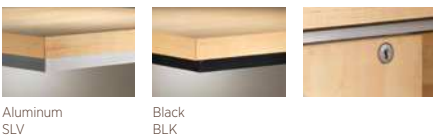

An optional common top provides a unified, seamless surface over joined components.

Finish Options

*Available in high pressure laminate tops.

Edge Options

All Elevate tops are standard with the elevated profile. The accent color selected for tops will also be used on locks and mouldings.

Specify aluminum or black for the Elevate Reveal strip.

Lock finishes are aluminum or black to match other accents and hardware.

Pull Options

Choose from Bar, Beam or Ramp pulls in aluminum or black.

Elevate