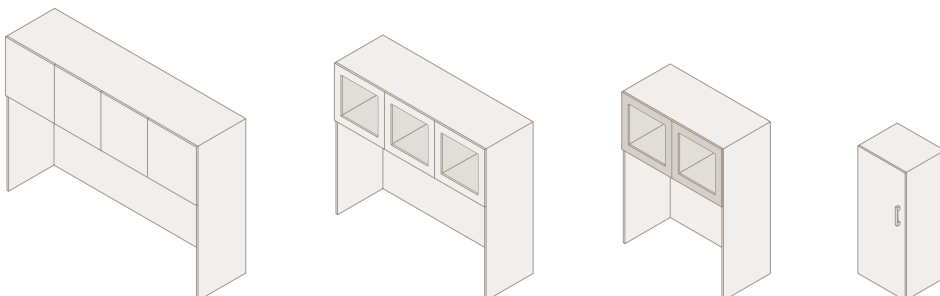

Elevate
Casegoods

Indiana
FURNITURE

Sophisticated Dimension.

Upward mobility begins here. With credenza surfaces that float on decorative sub-tops, Elevate brings a sophisticated dimension and highly customizable, modular design to corporate environments. Also super-durable and eco-friendly, the products are GREENGUARD Certified.

Elevate Workstation: Light Maple. Aluminum Beam Pulls. Tack Surface fabric in Maharam, Stagger 004 Gild. **Syntric Task Seating:** Fabric in Maharam, Alpaca Herringbone 001 Ivory. **Cicero Lounge Seating:** Light Maple. Fabric in Maharam, Defer 004 Mars. **Delphi Guest Seating:** Light Maple. Fabric in Maharam, Alpaca Herringbone 001 Ivory.

Specify overheads, whether in veneer or frosted acrylic with wood or aluminum frame, in six-inch increments from 36 to 108 inches.

Elegant Solutions.

Need a prime view? The media hutch option accommodates flat screens up to 46 inches wide, while modesty panel options in a variety of materials provide privacy below the desktop.

Choose from peninsula, single and double pedestal desk styles.

Seamless Modularity.

Easily rearranged, the flexible components—including a variety of overhangs, credenzas, towers and ward robes—can be configured to suit the space and needs. Common tops join components seamlessly and punctuate the clean design statement.