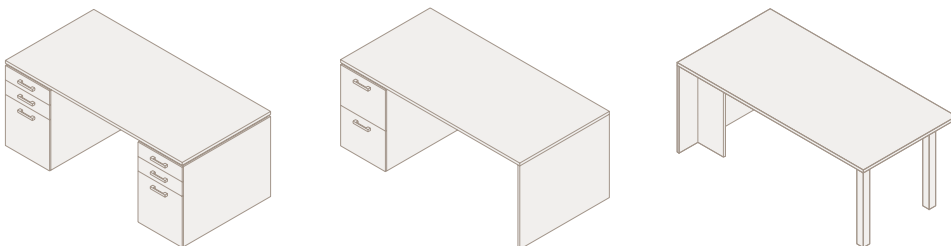

Specify overheads, whether in veneer or frosted acrylic with wood or aluminum frame, in six-inch increments from 36 to 108 inches.

Elegant Solutions.

Need a prime view? The media hutch option accommodates flat screens up to 46 inches wide, while modesty panel options in a variety of materials provide privacy below the desktop.

Choose from peninsula, single and double pedestal desk styles.

Seamless Modularity.

Easily rearranged, the flexible components—including a variety of overhangs, credenzas, towers and ward robes—can be configured to suit the space and needs. Common tops join components seamlessly and punctuate the clean design statement.