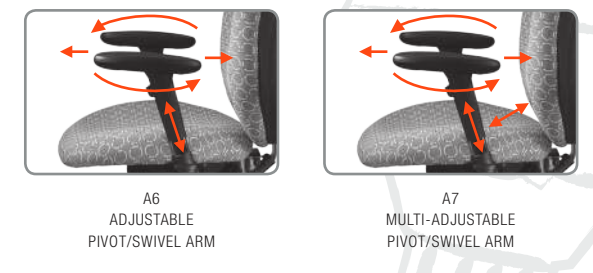

All dimensions are in inches

ADJUSTABLE ARM OPTIONS

FIXED ARM OPTION

ADJUSTABLE LUMBAR SUPPORT Standard for Strata.

MULTI-ADJUSTABLE ARM OPTIONS

HEAVY DUTY OPTION

This option warrants components for 24/7 usage. Includes 350 lb weight rating. Not available for 1545/1546/1548/1555.