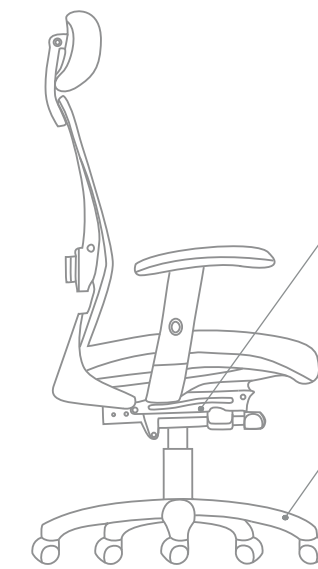

FEATURES

STRATA'S ERGONOMIC DESIGN and sleek look make it a great choice for all managerial and executive applications. High-quality mesh molds to every users back for better lumbar support.

AIR GRID MESH COVERED SEAT AVAILABLE with high resilient molded foam.

AVAILABLE WITH A8 AND A9 height adjustable arms or upgrade to A6 and A7 multi-adjustable arms featuring Ura-Soft® arm pads that swivel, pivot and slide forward and back. A16 fixed conference arms also available.

ADJUSTABLE LUMBAR SUPPORT with both depth and height adjustment standard.

SIDE ACTIVATED SEAT SLIDER is available on all management and executive models. This grants the user easier access to the seat depth adjustment.

Y2 HEAVY DUTY SYNCHRO-TILT CONTROL features a 2:1 back to seat tilt ratio. Control features four position multi-lock with built in safety lock return. Y1 simple synchro offers reduced rise of front seat edge when reclining and locks in upright position.