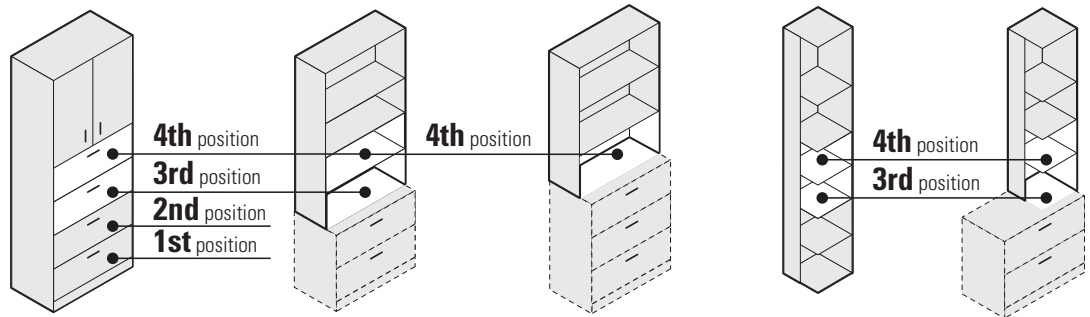

	WIDTH	DEPTH	HEIGHT	CONFIGURATION	STYLE
			2=29"		
			3=36"		
			4=41"		
			5=53"		
		L=24"	6=65"	SH=Shelving	N = No Door
		M=20"	7=72"	WA=Wardrobe	L = Left
		S=16"	8=84"	3F=3FILE etc.	R = Right
Z	36	S	2	SH	N

Storage

Wardrobe & Personal Towers

STORAGE MODULES

PC Support

Vertical Drawers

Drawer & Cavity Positions

Box Drawer Option

File drawers can be converted to box/box drawers in any of the four standard positions

- B1** = 2 box drawers on 1st position
- B2** = 2 box drawers on 2nd position
- B3** = 2 box drawers on 3rd position
- B4** = 2 box drawers on 4th position

Example
File drawer converted to 2 box drawers on **4th** position