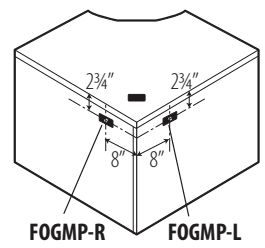

Modesty Panels