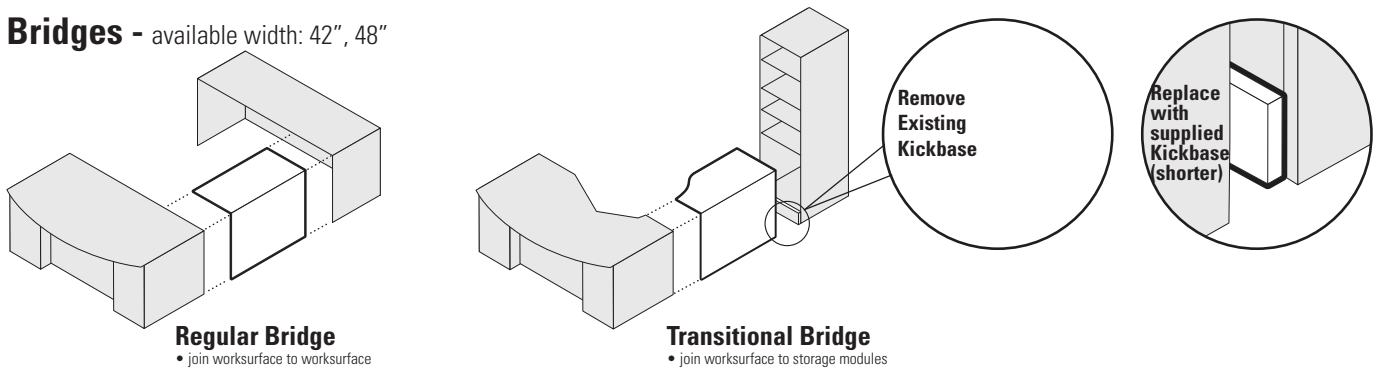

WORKSURFACES

Desks / Extended Corner Desks - available width: 60", 66", 72" 84"

Modesty Treatments

Overhang Dimensions

Extended Corner Islands - available width: 60", 66", 72" 84"

Modesty Treatments

** Full modesty not available

Overhang Dimensions

WORKSURFACES

Extended Corners - available widths: 60", 66", 72", 84"

Modesty Treatments

Returns - available width: 36", 42", 48", 54", 60", 66", 72"

Bridges - available width: 42", 48"

Shells - available width: 12", 15", 16", 18", 21", 30", 36"

For Extended Corners, Space Saver Returns and Connectables

Space Available can be calculated with the following formulas:

Space Saver Returns

Space Saver Connectables

Extended Corners

WORKSURFACES

Grommets

Desks