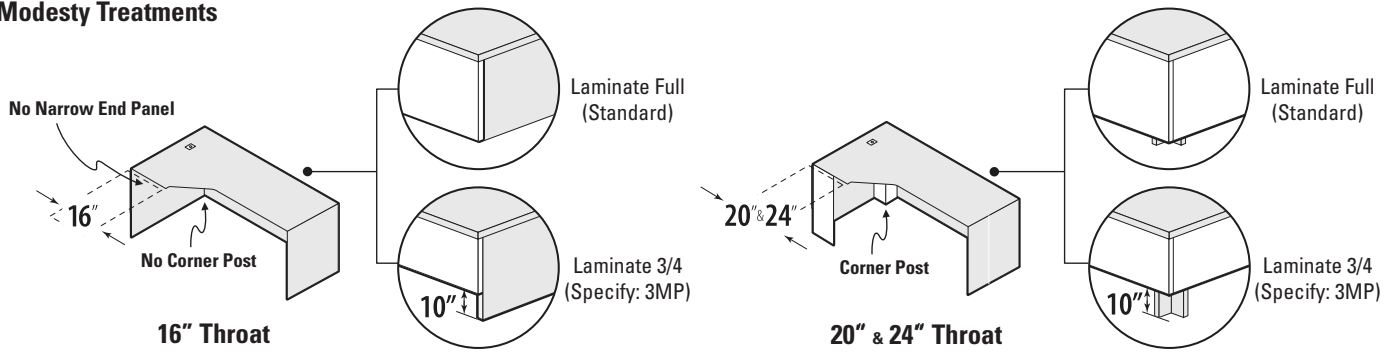

WORKSURFACES

Extended Corners - available widths: 60", 66", 72", 84"

Modesty Treatments