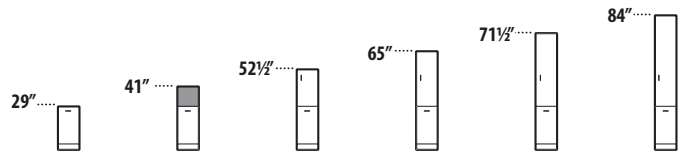

	WIDTH	DEPTH	HEIGHT	CONFIGURATION	STYLE
			2=29"		
			3=36"		
			4=41"		
			5=53"		
		L=24"	6=65"	SH=Shelving	N = No Door
		M=20"	7=72"	WA=Wardrobe	L = Left
		S=16"	8=84"	3F=3FILE etc.	R = Right
Z	36	S	2	SH	N

Storage

Wardrobe & Personal Towers

STORAGE MODULES

PC Support

Vertical Drawers

Drawer & Cavity Positions

Box Drawer Option

File drawers can be converted to box/box drawers in any of the four standard positions

- B1** = 2 box drawers on 1st position
- B2** = 2 box drawers on 2nd position
- B3** = 2 box drawers on 3rd position
- B4** = 2 box drawers on 4th position

Example
File drawer converted to 2 box drawers on **4th** position