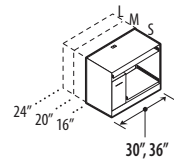

	WIDTH	DEPTH	HEIGHT	CONFIGURATION	STYLE
			2=29"		
			3=36"		
			4=41"		
			5=53"		
		L=24"	6=65"	SH=Shelving	N = No Door
		M=20"	7=72"	WA=Wardrobe	L = Left
		S=16"	8=84"	3F=3FILE etc.	R = Right
Z	36	S	2	SH	N

Storage

Wardrobe & Personal Towers

STORAGE MODULES

PC Support

Vertical Drawers

Drawer & Cavity Positions

Box Drawer Option

File drawers can be converted to box/box drawers in any of the four standard positions

- B1** = 2 box drawers on 1st position
- B2** = 2 box drawers on 2nd position
- B3** = 2 box drawers on 3rd position
- B4** = 2 box drawers on 4th position

Example
File drawer converted to 2 box drawers on **4th** position