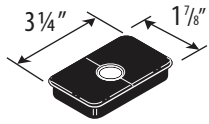

For Extended Corners, Space Saver Returns and Connectables

Space Available can be calculated with the following formulas:

Space Saver Returns

Space Saver Connectables

Extended Corners

WORKSURFACES

Grommets

Desks

	WIDTH	DEPTH	HEIGHT	CONFIGURATION	STYLE
			2=29"		
			3=36"		
			4=41"		
			5=53"		
		L=24"	6=65"	SH=Shelving	N = No Door
		M=20"	7=72"	WA=Wardrobe	L = Left
		S=16"	8=84"	3F=3FILE etc.	R = Right
Z	36	S	2	SH	N