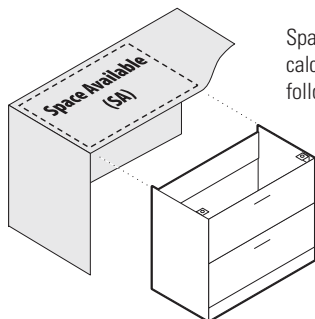

	Table Top Book Cases			Hutches		Overhead Storage		End Shelves	Table Top End Shelves	Bookcases	Accessories
	Closed	Cavity	Open	Cavity	Open	Closed	Open	Open	Open	Open	
84" ht.											Horizontal Pigeon Hole Storage
71½" ht.											Vertical Pigeon Hole Storage
65" ht.											20"/24" Deep Full Leg
52½" ht.						Transitional Pigeon-Holes					Black Pencil Drawer w/Roller Slides
41" ht.											Pull-out Keyboard Tray
29" ht.											Mobile CPU Skateboard
											Collators

WORKSURFACES

Desks / Extended Corner Desks - available width: 60", 66", 72" 84"

Modesty Treatments

Overhang Dimensions

Extended Corner Islands - available width: 60", 66", 72" 84"

Modesty Treatments

** Full modesty not available

Overhang Dimensions

WORKSURFACES

Extended Corners - available widths: 60", 66", 72", 84"

Modesty Treatments

Returns - available width: 36", 42", 48", 54", 60", 66", 72"

Bridges - available width: 42", 48"

Shells - available width: 12", 15", 16", 18", 21", 30", 36"

For Extended Corners, Space Saver Returns and Connectables

Space Available can be calculated with the following formulas:

Space Saver Returns

Space Saver Connectables

Extended Corners

WORKSURFACES

Grommets

Desks