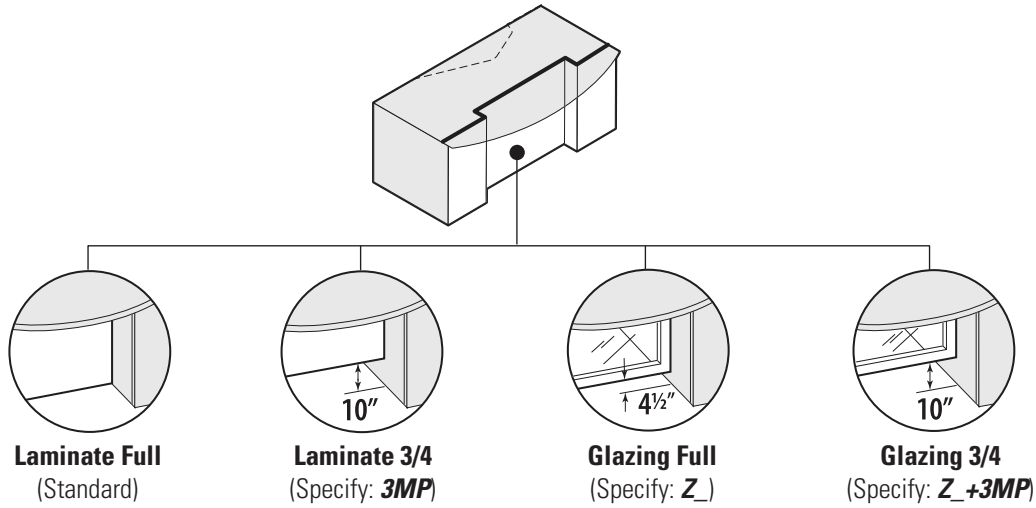

		Closed						Cavity		Open				
		Full width	Half & half	2 File	3 File	4 File	2 Box / 1 File	2 File	2 Box / 1 File	Half & half	2 File	3 File	4 File	2 Box / 1 File
Wardrobe & Personal Towers	84" ht.													
	71½" ht.													
	65" ht.													

		29" ht.		41" ht.		71½" ht.		84" ht.		1 Box / 2 File		2 File		2 Box / 1 File	
PC support															
			with Vertical Drw.		with Vertical Drw.		with Vertical Drw.		with Vertical Drw.						

TABLE TOPS, HUTCHES, OVERHEAD STORAGE, END SHELVES & BOOKCASES

	Table Top Book Cases			Hutches		Overhead Storage		End Shelves	Table Top End Shelves	Bookcases	Accessories
	Closed	Cavity	Open	Cavity	Open	Closed	Open	Open	Open	Open	
84" ht.											Horizontal Pigeon Hole Storage
71½" ht.											Vertical Pigeon Hole Storage
65" ht.											20"/24" Deep Full Leg
52½" ht.						Transitional Pigeon-Holes					Black Pencil Drawer w/Roller Slides
41" ht.											Pull-out Keyboard Tray
29" ht.											Mobile CPU Skateboard
											Collators

WORKSURFACES

Desks / Extended Corner Desks - available width: 60", 66", 72" 84"

Modesty Treatments

Overhang Dimensions

Extended Corner Islands - available width: 60", 66", 72" 84"

Modesty Treatments

** Full modesty not available