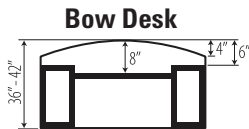

		29" ht.		41" ht.		71½" ht.		84" ht.		1 Box / 2 File		2 File		2 Box / 1 File	
PC support															
			with Vertical Drw.		with Vertical Drw.		with Vertical Drw.		with Vertical Drw.						

TABLE TOPS, HUTCHES, OVERHEAD STORAGE, END SHELVES & BOOKCASES

	Table Top Book Cases			Hutches		Overhead Storage		End Shelves	Table Top End Shelves	Bookcases	Accessories
	Closed	Cavity	Open	Cavity	Open	Closed	Open	Open	Open	Open	
84" ht.											Horizontal Pigeon Hole Storage
71½" ht.											Vertical Pigeon Hole Storage
65" ht.											20"/24" Deep Full Leg
52½" ht.						Transitional Pigeon-Holes					Black Pencil Drawer w/Roller Slides
41" ht.											Pull-out Keyboard Tray
29" ht.											Mobile CPU Skateboard
											Collators

WORKSURFACES

Desks / Extended Corner Desks - available width: 60", 66", 72" 84"

Modesty Treatments

Overhang Dimensions

Extended Corner Islands - available width: 60", 66", 72" 84"

Modesty Treatments

** Full modesty not available