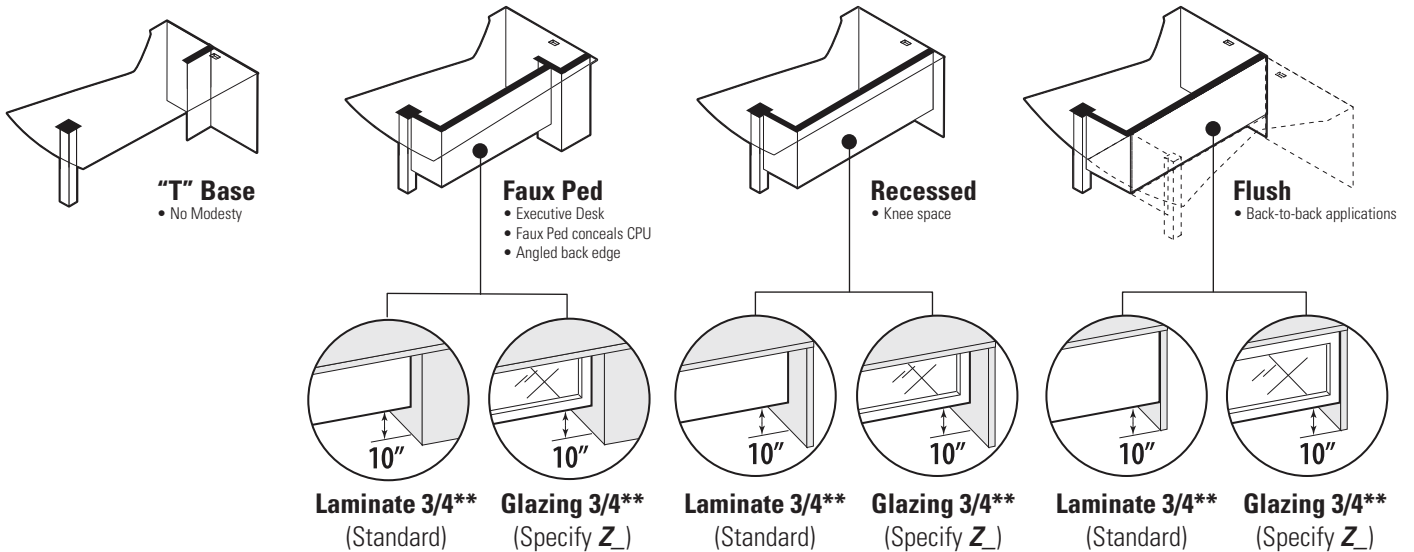

	Table Top Book Cases			Hutches		Overhead Storage		End Shelves	Table Top End Shelves	Bookcases	Accessories
	Closed	Cavity	Open	Cavity	Open	Closed	Open	Open	Open	Open	
84" ht.											Horizontal Pigeon Hole Storage
71½" ht.											Vertical Pigeon Hole Storage
65" ht.											20"/24" Deep Full Leg
52½" ht.						Transitional Pigeon-Holes					Black Pencil Drawer w/Roller Slides
41" ht.											Pull-out Keyboard Tray
29" ht.											Mobile CPU Skateboard
											Collators

WORKSURFACES

Desks / Extended Corner Desks - available width: 60", 66", 72" 84"

Modesty Treatments

Overhang Dimensions

Extended Corner Islands - available width: 60", 66", 72" 84"

Modesty Treatments

** Full modesty not available

Overhang Dimensions

WORKSURFACES

Extended Corners - available widths: 60", 66", 72", 84"

Modesty Treatments

Returns - available width: 36", 42", 48", 54", 60", 66", 72"

Bridges - available width: 42", 48"

Shells - available width: 12", 15", 16", 18", 21", 30", 36"

For Extended Corners, Space Saver Returns and Connectables

Space Available can be calculated with the following formulas:

Space Saver Returns

Space Saver Connectables

Extended Corners

WORKSURFACES

Grommets

Desks