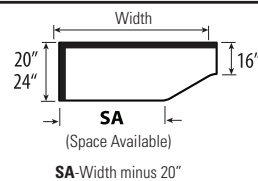

WORKSURFACES

Desks / Extended Corner Desks - available width: 60", 66", 72" 84"

Modesty Treatments

Overhang Dimensions

Extended Corner Islands - available width: 60", 66", 72" 84"

Modesty Treatments

** Full modesty not available

Overhang Dimensions

WORKSURFACES

Extended Corners - available widths: 60", 66", 72", 84"

Modesty Treatments

Returns - available width: 36", 42", 48", 54", 60", 66", 72"

Bridges - available width: 42", 48"

Shells - available width: 12", 15", 16", 18", 21", 30", 36"

For Extended Corners, Space Saver Returns and Connectables

Space Available can be calculated with the following formulas:

Space Saver Returns

Space Saver Connectables

Extended Corners

WORKSURFACES

Grommets

Desks

	WIDTH	DEPTH	HEIGHT	CONFIGURATION	STYLE
			2=29"		
			3=36"		
			4=41"		
			5=53"		
		L=24"	6=65"	SH=Shelving	N = No Door
		M=20"	7=72"	WA=Wardrobe	L = Left
		S=16"	8=84"	3F=3FILE etc.	R = Right
Z	36	S	2	SH	N