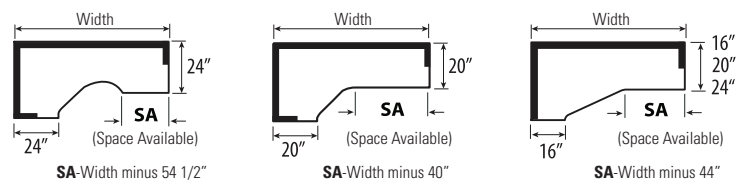

WORKSURFACES

Desks / Extended Corner Desks - available width: 60", 66", 72" 84"

Modesty Treatments

Overhang Dimensions

Extended Corner Islands - available width: 60", 66", 72" 84"

Modesty Treatments

** Full modesty not available

Overhang Dimensions

WORKSURFACES

Extended Corners - available widths: 60", 66", 72", 84"

Modesty Treatments

Returns - available width: 36", 42", 48", 54", 60", 66", 72"

Bridges - available width: 42", 48"

Shells - available width: 12", 15", 16", 18", 21", 30", 36"

For Extended Corners, Space Saver Returns and Connectables

Space Available can be calculated with the following formulas:

Space Saver Returns

Space Saver Connectables

Extended Corners

WORKSURFACES

Grommets

Desks

	WIDTH	DEPTH	HEIGHT	CONFIGURATION	STYLE
			2=29"		
			3=36"		
			4=41"		
			5=53"		
		L=24"	6=65"	SH=Shelving	N = No Door
		M=20"	7=72"	WA=Wardrobe	L = Left
		S=16"	8=84"	3F=3FILE etc.	R = Right
Z	36	S	2	SH	N