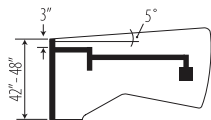

Overhang Dimensions