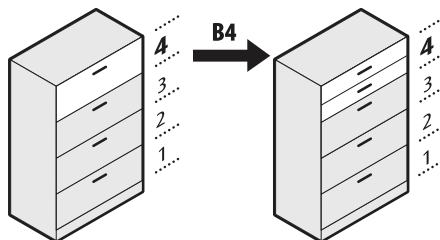

	WIDTH	DEPTH	HEIGHT	CONFIGURATION	STYLE
			2=29"		
			3=36"		
			4=41"		
			5=53"		
		L=24"	6=65"	SH=Shelving	N = No Door
		M=20"	7=72"	WA=Wardrobe	L = Left
		S=16"	8=84"	3F=3FILE etc.	R = Right
Z	36	S	2	SH	N

Storage

Wardrobe & Personal Towers

STORAGE MODULES

PC Support

Vertical Drawers

Drawer & Cavity Positions

Box Drawer Option

File drawers can be converted to box/box drawers in any of the four standard positions

- B1** = 2 box drawers on 1st position
- B2** = 2 box drawers on 2nd position
- B3** = 2 box drawers on 3rd position
- B4** = 2 box drawers on 4th position

Example
File drawer converted to 2 box drawers on **4th** position