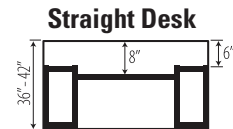

		Closed						Cavity		Open				
		Full width	Half & half	2 File	3 File	4 File	2 Box / 1 File	2 File	2 Box / 1 File	Half & half	2 File	3 File	4 File	2 Box / 1 File
Wardrobe & Personal Towers	84" ht.													
	71½" ht.													
	65" ht.													

		29" ht.		41" ht.		71½" ht.		84" ht.		1 Box / 2 File		2 File		2 Box / 1 File	
PC support															
			with Vertical Drw.		with Vertical Drw.		with Vertical Drw.		with Vertical Drw.						

TABLE TOPS, HUTCHES, OVERHEAD STORAGE, END SHELVES & BOOKCASES

	Table Top Book Cases			Hutches		Overhead Storage		End Shelves	Table Top End Shelves	Bookcases	Accessories
	Closed	Cavity	Open	Cavity	Open	Closed	Open	Open	Open	Open	
84" ht.											Horizontal Pigeon Hole Storage
71½" ht.											Vertical Pigeon Hole Storage
65" ht.											20"/24" Deep Full Leg
52½" ht.						Transitional Pigeon-Holes					Black Pencil Drawer w/Roller Slides
41" ht.											Pull-out Keyboard Tray
29" ht.											Mobile CPU Skateboard
											Collators

WORKSURFACES

Desks / Extended Corner Desks - available width: 60", 66", 72" 84"

Modesty Treatments

Overhang Dimensions

Extended Corner Islands - available width: 60", 66", 72" 84"

Modesty Treatments

** Full modesty not available