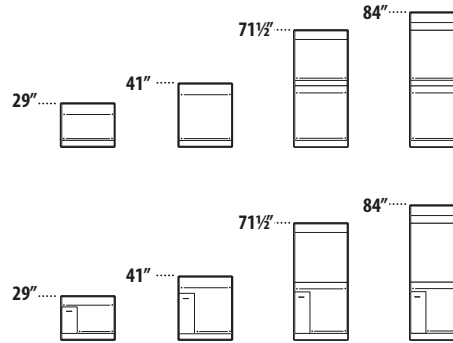

	WIDTH	DEPTH	HEIGHT	CONFIGURATION	STYLE
			2=29"		
			3=36"		
			4=41"		
			5=53"		
		L=24"	6=65"	SH=Shelving	N = No Door
		M=20"	7=72"	WA=Wardrobe	L = Left
		S=16"	8=84"	3F=3FILE etc.	R = Right
Z	36	S	2	SH	N

Storage

Wardrobe & Personal Towers

STORAGE MODULES

PC Support

Vertical Drawers

Drawer & Cavity Positions

Box Drawer Option

File drawers can be converted to box/box drawers in any of the four standard positions

- B1** = 2 box drawers on 1st position
- B2** = 2 box drawers on 2nd position
- B3** = 2 box drawers on 3rd position
- B4** = 2 box drawers on 4th position

Example
File drawer converted to 2 box drawers on **4th** position