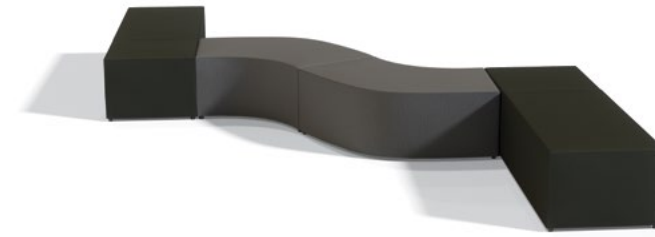

Model	Description	List Price
OTG13012	Square Modular Ottoman ($460 each)	$920
OTG13010	V-Shaped Modular Ottoman ($730 each)	$1460
OTG13011	Rectangular Modular Ottoman ($595 each)	$1190
Total		$3570