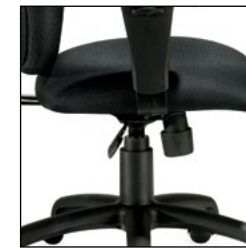

Available immediately in the following textile:

Quilt
QL10 Black

See pages 116-121 for available textiles

Key Feature

Single position tilt lock with tilt tension adjustment

Height adjustable arms

Available only in the following textile:

Quilt
QL10 Black

Key Features

Back height adjustment via internal ratchet

Sliding seat depth with multi-function mechanism

Available only in the following textile:

Quilt
QL10 Black

Conference + Workspace

Thoughtfully designed for comfort & style.