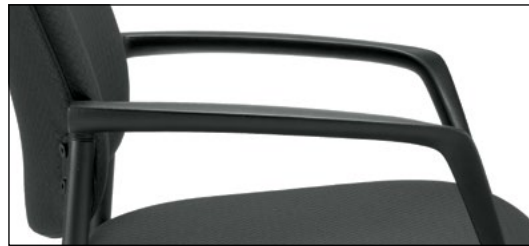

Key Feature

Polyurethane arms

Available immediately
in the following textile: