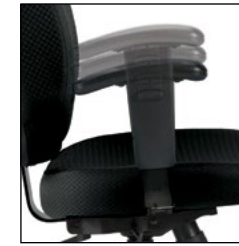

Specifications and dimensions for each model start on page 68.

OTG11652
High Back Tilter

List Price **\$455**

Key Features

Depth adjustable lumbar support

Height adjustable arms

Available immediately in the following textile: