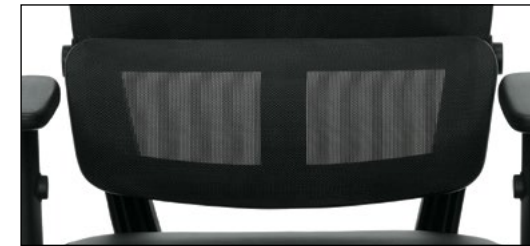

See pages 116-121 for available textiles

Specifications and dimensions for each model start on page 68.

OTG12110B
Mesh Back Luxhide Tilter
List Price **\$530**

Key Feature

Lumbar pad with flexible support

Available only in the following textile:

Luxhide
BL20 Black

www.OfficestoGo.com

OTG12112B
Mesh Back Tilter
List Price **\$450**

Key Features

Stylish back design

Height adjustable arms

Available only in the following textile: